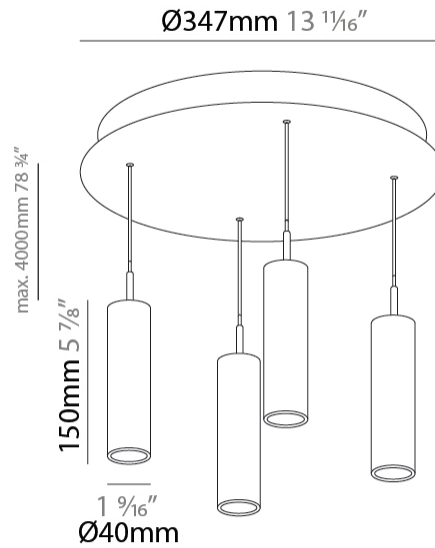

GENERAL

Series: G-Mini Round
Subseries: G-Mini Round Hangover
Brand: Prolicht
Division: Architectural
Mounting Type: Suspension
Mounting Location: Ceiling
Subcategory: Spots

PHYSICAL

Shape: Cylinder
Diameter (mm): 347
Diameter (in): 13 1/16
Height (mm): 150
Height (in): 5 7/8
Light Distribution: Direct
Fixture Finish: SSR / BKV / CWI / CRY / HAB / UFT / ITA / RUA / FTG / MYG / LOD / PUS / FRO / FUP / KIA / POP / BLS / SPG / MEY / GOH / GUM / CHC / COM / ABZ / JAG / OBR / MOS / ROR
Accent Finish: NOF / COP / MIR / SSS
Fixture Material: Extruded Aluminum / Steel
Cable Details: 2,000mm/78 3/4" / 4,000mm/157 1/2" - Cable, Black, Green, Orange, Red, White

ELECTRICAL

Lamp Type: LED (Zhaga Standard)
Input Wattage (W): 39
Total Output Wattage (W): 35.4
Dimming: Non-Dimmable
Driver Included: Yes
Driver Location: Integrated
Driver Type: Constant Current - Universal
Driver Class: Class 2
Input Voltage (V): 120 - 277

LED

Color Temperature (°K): 2700 / 3000 / 3500 / 4000
Max. Delivered Lumen (lm): 2776 / 2904 / 3012 / 3080
Nominal Lumen (lm): 3878 / 4056 / 4206 / 4301
CRI: >90 CRI
Lamp Life (hrs): 50000

OPTICAL

Beam Angle: 40 / 52

RATINGS AND CERTIFICATIONS

Certified By: Certified for North American Standards
IP rating: IP20